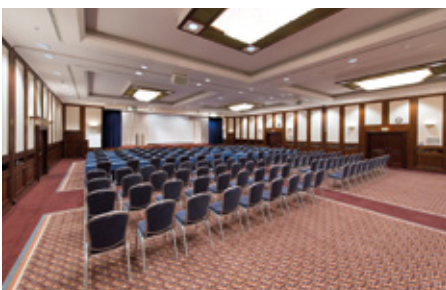

Leonardo
Royal Hotel Frankfurt

www.leonardo-hotels.com